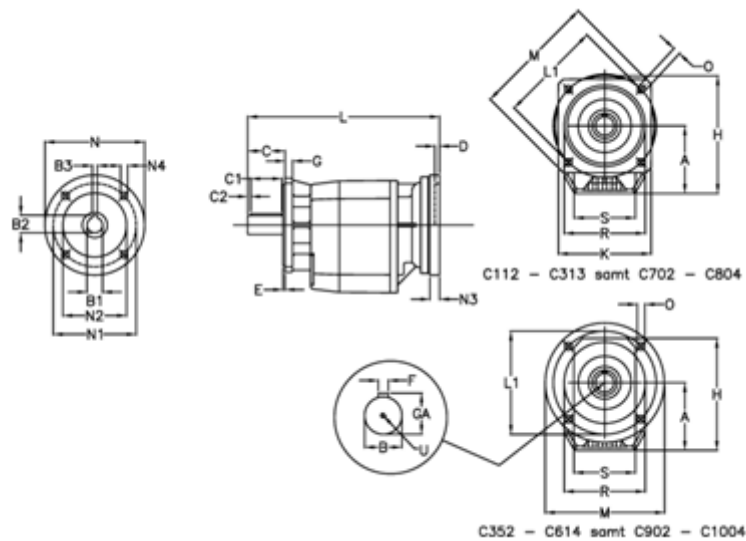

Article number: 40600804352430  
 Description: Helical gearbox  
 C803F-43,5-P80B5

## Measures

A = 247.0	D = 4.0	L1 = 350	R = 320
B = 80	E = 5	M = 400	S = 300
B1 = 19	F = 22	N = 200	U = M20x42
B2 = 21.8	G = 20	N1 = 165	
B3 = 6	GA = 85.0	N2 = 130	
C = 140	H = 422.0	N3 = 0	
C1 = 110	K = 350	N4 = M10x12	
C2 = 15	L = 533.0	O = 18.0	